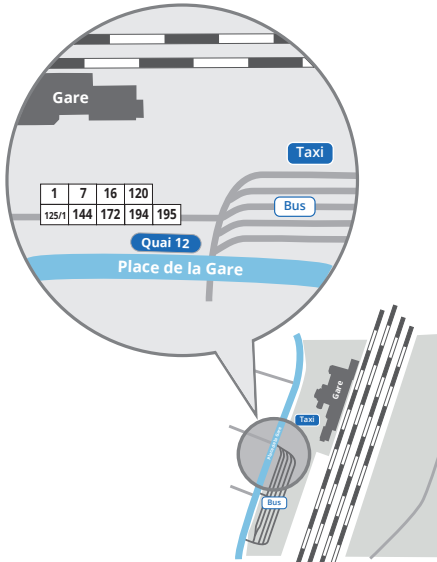

Bus 144 destination "Neuhaeusgen"

Bus 172 destination "Kirchberg, Rehazenter"

Bus 194 destination "Sandweiler, Am Eck"

Bus 195 destination "Kirchberg, Rehazenter"

An online timetable is available [here](#) (in 'From' enter "Luxembourg, Gare Centrale" and in 'To' enter "Kirchberg, Philharmonie / MUDAM").

**All** buses leave from Quai 12 of the bus station in front of the central train station.

**See next page for maps showing the Train Station and the Kirchberg District.**

### Train Station