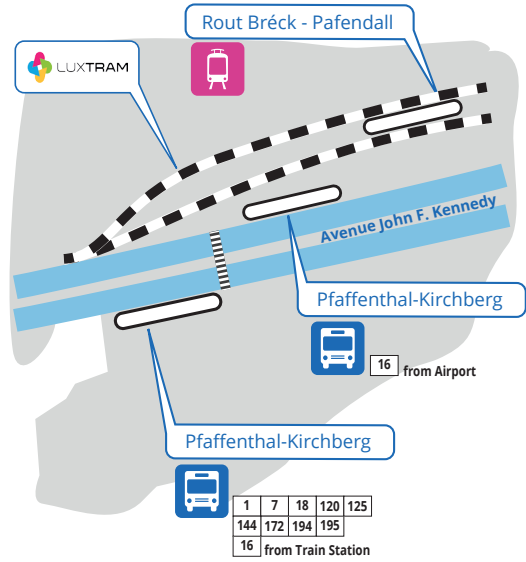

Bus - Tram Interchange Pfaffenthal-Kirchberg